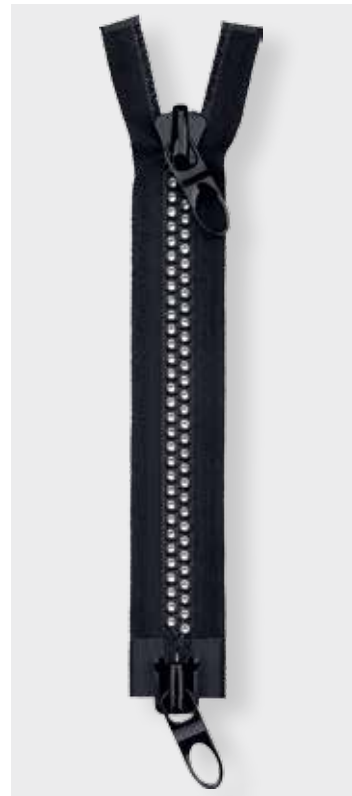

80 403

Open ended at one side, "two sliders inside out"
Closes from inside to outside, pullers in same direction

M 36 PCS	40%